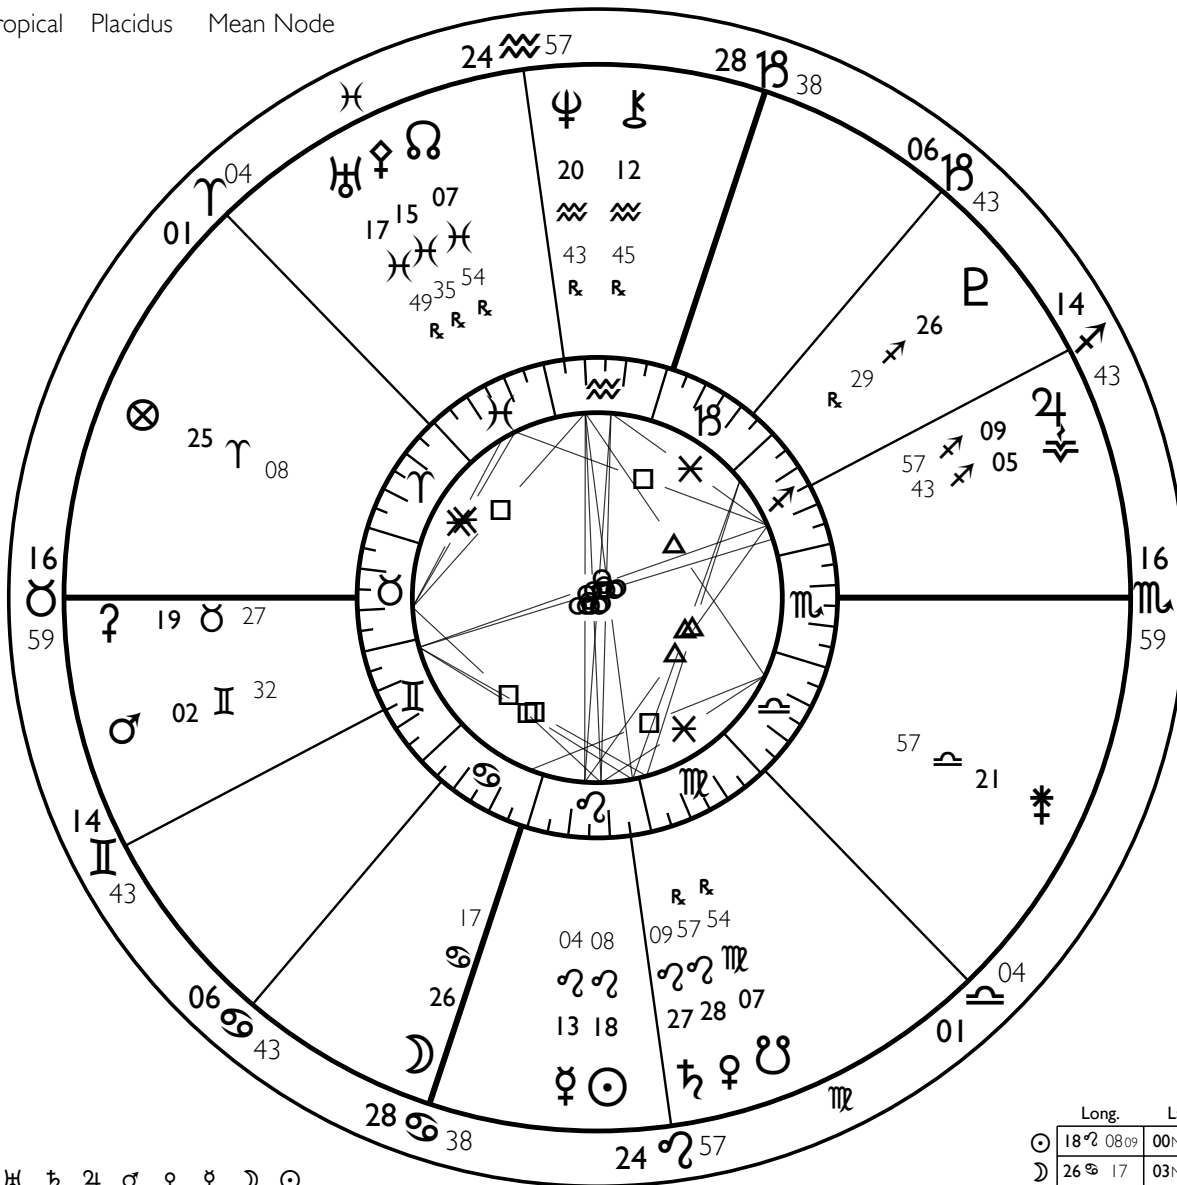

example chart

Natal Chart

August 11, 2007

12:00:00 AM EDT

Charlottesville, Virginia

38N02 / 78W29

Tropical Placidus Mean Node

Personal Points

R.A.M.C. 300 46

Medium Coeli 28 18 38 Co Ascendant 01 II 19
Ascendant 16 08 59 Polar Ascendant 24 22 57
Vertex 21 22 31 Equatorial Ascendant 02 08 58

#	♈	♉	♊	♋	♌	♍	♎	♏	♐	♑	♒	♓

Planets by Sign

- 6 Fire
- 0 Earth
- 2 Air
- 2 Water
- 1 Cardinal
- 5 Fixed
- 4 Mutable

Planets by House

- 3 Life
- 1 Substance
- 3 Relationships
- 3 Endings
- 5 Angular
- 4 Succedent
- 1 Cadent

	Long.	Lat.	Decl.	R.A.
☉	18 08 09	00N 00	15N 24	140 34
☾	26 17	03N 26	24N 16	119 00
♀	13 02 04	01N 35	18N 25	136 00
♂	28 02 57	07S 02	05N 14	148 38
♄	02 32	01S 04	19N 37	060 41
♃	09 57	00N 30	21S 27	248 24
♅	27 09	01N 16	13N 39	149 49
♁	17 49	00S 48	05S 33	349 07
♃	20 43	00S 17	14S 51	323 12
♄	26 29	06N 51	16S 32	266 22
♅	12 45	07N 14	10S 03	313 09
♀	15 35	15N 08	08N 17	340 52
♁	21 57	08N 52	00S 19	203 35
♂	19 27	08S 52	09N 03	049 25
♃	05 43	01N 56	19S 21	244 10
♁	16 59	00N 00	16N 55	044 31
♄	28 18 38	00N 00	20S 26	300 46
♅	07 07	07	Mean 07 54