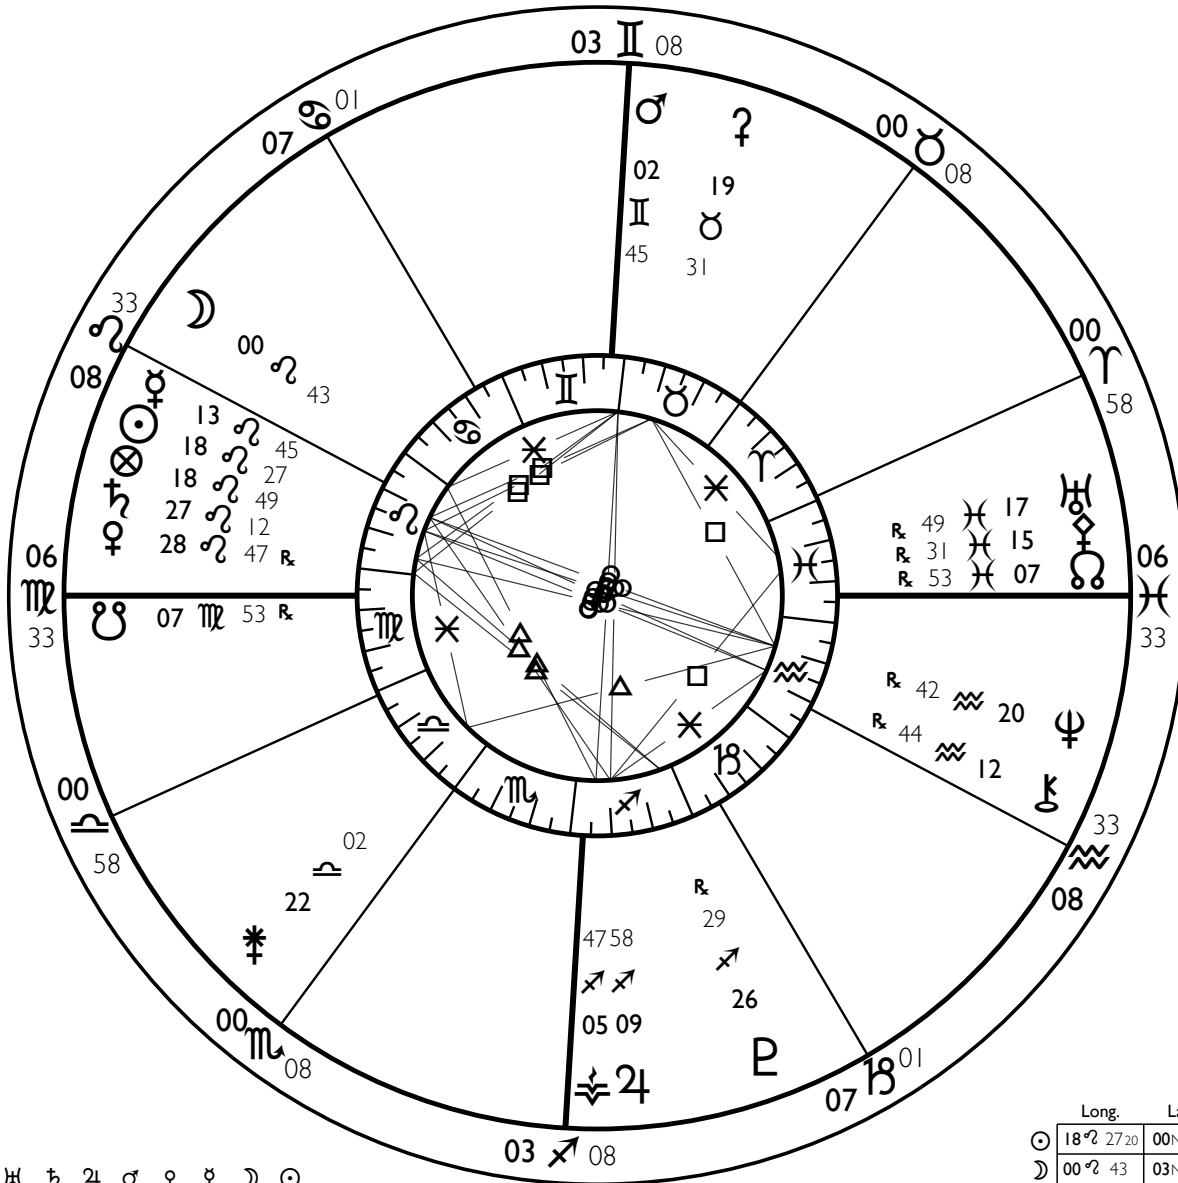

example chart

Natal Chart

8:00:00 AM EDT

Charlottesville, Virginia

38N02 / 78W29

Tropical Placidus Mean Node

Personal Points

R.A.M.C. 061 05

Medium Coeli 03 II 08 Co Ascendant 09 ♉ 46

Ascendant 06 ♉ 33 Polar Ascendant 15 ♁ 30

Vertex 01 ♁ 22 Equatorial Ascendant 28 ♁ 57

	♈	♉	♊	♋	♌	♍	♎	♏	♐	♑	♒	♓	☉	☾
♈														
♉														
♊														
♋														
♌														
♍														
♎														
♏														
♐														
♑														
♒														
♓														

Planets by Sign

- 7 Fire
- 0 Earth
- 2 Air
- 1 Water
- 0 Cardinal
- 6 Fixed
- 4 Mutable

Planets by House

- 1 Life
- 1 Substance
- 2 Relationships
- 6 Endings
- 3 Angular
- 1 Succedent
- 6 Cadent

	Long.	Lat.	Decl.	R.A.
☉	18° 27' 20"	00° N 00'	15° N 18'	140 53
☾	00° 02' 43"	03° N 07'	23° N 02'	123 40
♈	13° 02' 45"	01° N 36'	18° N 14'	136 42
♉	28° 02' 47"	07° S 05'	05° N 15'	148 27
♊	02° 02' 45"	01° S 04'	19° N 40'	060 54
♋	09° 02' 58"	00° N 30'	21° S 27'	248 24
♌	27° 02' 12"	01° N 16'	13° N 38'	149 51
♍	17° 02' 49"	00° S 48'	05° S 34'	349 06
♎	20° 02' 42"	00° S 17'	14° S 51'	323 11
♏	26° 02' 29"	06° N 51'	16° S 32'	266 22
♐	12° 02' 44"	07° N 14'	10° S 03'	313 08
♑	15° 02' 31"	15° N 07'	08° N 14'	340 49
♒	22° 02' 02"	08° N 51'	00° S 21'	203 39
♓	19° 02' 31"	08° S 52'	09° N 04'	049 29
♈	05° 02' 47"	01° N 55'	19° S 23'	244 14
♉	06° 02' 33"	00° N 00'	09° N 07'	158 18
♊	03° 02' 08"	00° N 00'	20° N 47'	061 05
♋	True 07° 02' 06"	06° R	Mean 07° 02' 53"