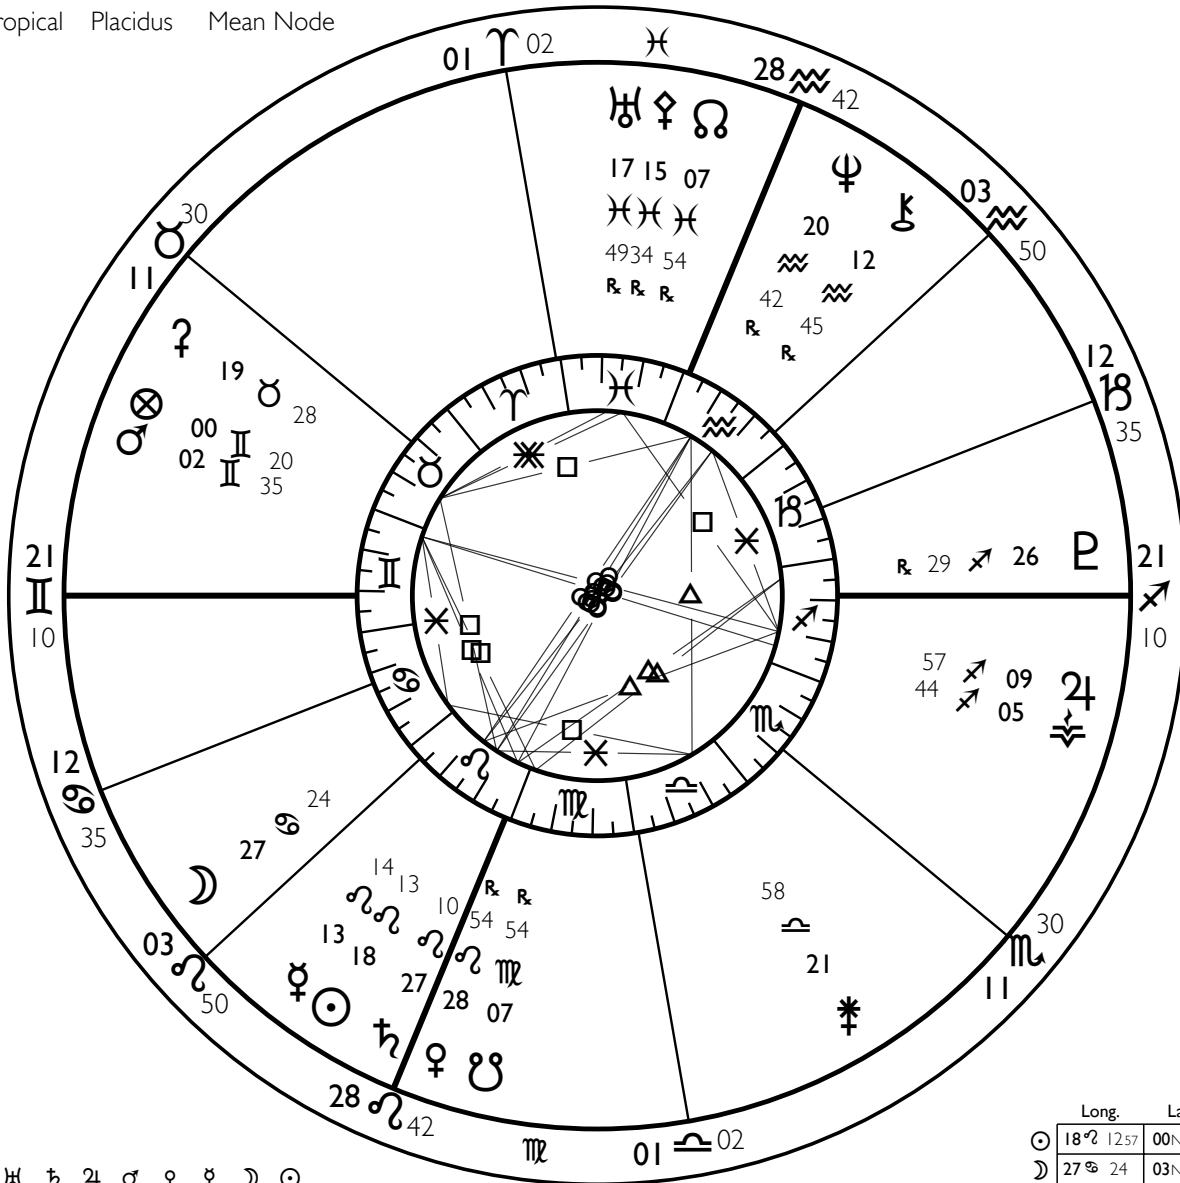

example chart

Natal Chart

August 11, 2007

2:00:00 AM EDT

Charlottesville, Virginia

38N02 / 78W29

Tropical Placidus Mean Node

Personal Points

R.A.M.C. 330 51

Medium Coeli 28 ♃ 42 Co Ascendant 04 ♁ 02
Ascendant 21 ♋ 10 Polar Ascendant 19 ♎ 02
Vertex 12 ♎ 26 Equatorial Ascendant 02 ♋ 54

♁ ♃ ♅ ♆ ♇ ♈ ♉ ♊ ♋ ♌ ♍ ♎ ♏ ♐ ♑ ♒ ♓ ☾ ☼

#								♁	♃	♅	♆	♇	♈	♉	♊	♋	♌	♍	♎	♏	♐	♑	♒	♓	☾	☼
♁	♃	♅	♆	♇	♈	♉	♊	♋	♌	♍	♎	♏	♐	♑	♒	♓	☾	☼								
5 20	0 27	3 20																								
♁	♃	♅	♆	♇	♈	♉	♊	♋	♌	♍	♎	♏	♐	♑	♒	♓	☾	☼								
2 13	7 59		1 32																							

Planets by Sign

6 Fire	1 Cardinal
0 Earth	5 Fixed
2 Air	4 Mutable
2 Water	

Planets by House

1 Life	3 Angular
3 Substance	1 Succedent
4 Relationships	6 Cadent
2 Endings	

	Long.	Lat.	Decl.	R.A.
☼	18° 12.57	00N 00	15N 22	140 39
☾	27 24	03N 21	23N 58	120 11
♁	13 14	01N 35	18N 22	136 11
♃	28 54^R	07 S03	05N 15	148 35
♅	02 II 35	01 S04	19N 38	060 44
♆	09 57	00N 30	21 S27	248 24
♇	27 10	01N 16	13N 39	149 49
♈	17 49^R	00 S48	05 S33	349 07
♉	20 42^R	00 S17	14 S51	323 12
♊	26 29^R	06N 51	16 S32	266 22
♋	12 45^R	07N 14	10 S03	313 09
♌	15 34^R	15N 08	08N 16	340 51
♍	21 58	08N 52	00 S20	203 36
♎	19 28	08 S52	09N 03	049 26
♏	05 44	01N 56	19 S22	244 11
♐	21 II 10	00N 00	23N 09	080 23
♑	28 42	00N 00	11 S56	330 51
♒	True 07 06^R		Mean 07 54^R